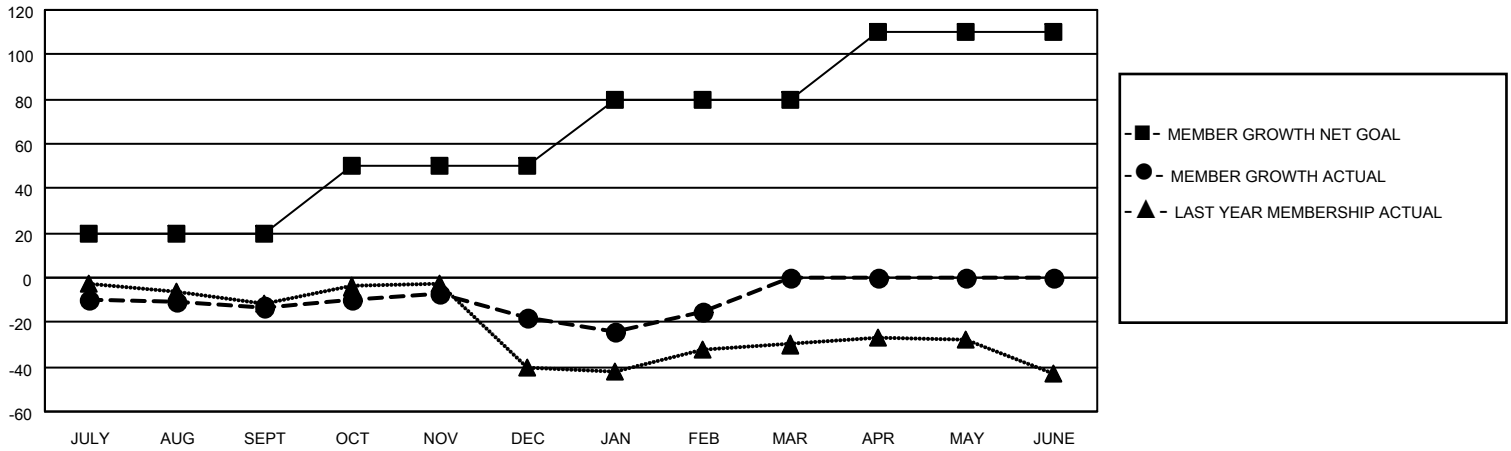

GOALS AND ACTUAL MEMBERS CUMULATIVE

DROPPED CLUBS: 0	28 CLUBS OF 56 ADDED 1 OR MORE NEW MEMBERS	<u>GENDER DISTRIBUTION</u> MALE 760 (66.38%) FEMALE 385 (33.62%) NON BINARY 0 (0.00%) PREFER NOT TO ANSWER 0 (0.00%)
<u>DROPPED MEMBERS</u> <table style="width: 100%; border-collapse: collapse;"> <tr> <td style="width: 80%;">DECEASED</td> <td style="text-align: right;">5</td> </tr> <tr> <td>CLUB CANCELLED</td> <td style="text-align: right;">0</td> </tr> <tr> <td>OTHER</td> <td style="text-align: right;">79</td> </tr> <tr> <td style="border-top: 1px solid black;">TOTAL</td> <td style="text-align: right; border-top: 1px solid black;">84</td> </tr> </table>	CLICK HERE FOR CUMULATIVE MEMBERSHIP DATA	<table style="width: 100%; border-collapse: collapse;"> <tr> <td style="width: 80%;">TOTAL FAMILY UNIT MEMBERS</td> <td style="text-align: right;">149</td> </tr> <tr> <td style="border-top: 1px solid black;">FAMILY MEMBERS PAYING HALF DUES</td> <td style="text-align: right; border-top: 1px solid black;">77</td> </tr> </table>